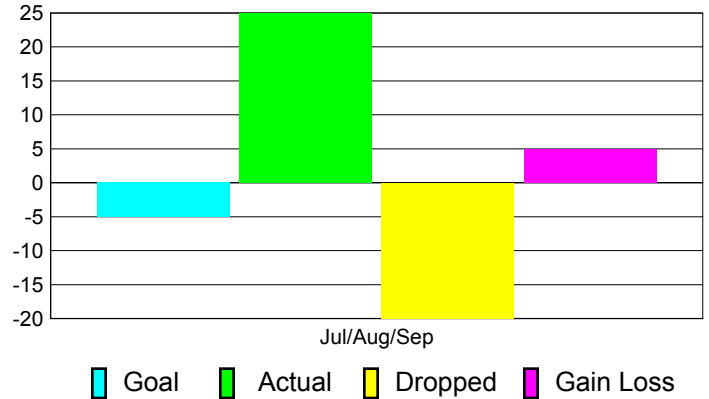

Membership Results 2012-2013

Goal, New, Dropped, Gain/Loss

Comparison of Membership Gain/Loss

Current Year Compared to the Previous Year