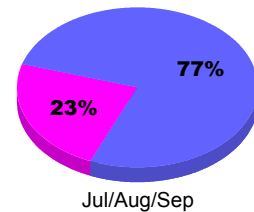

**Membership Results
2012-2013**

**Membership
2011-2012**

Month	Net Memb Goal	Actual New Memb	Actual Dropped Memb	Gain/Loss of Memb	Gain/Loss of Memb
Jul/Aug/Sep	-5	25	-20	5	-7
Totals	-5	25	-20	5	-7

Membership Results 2012-2013

Goal, New, Dropped, Gain/Loss

Comparison of Membership Gain/Loss

Current Year Compared to the Previous Year

Gender Comparison 2012-2013

Jul/Aug/Sep

Male Female